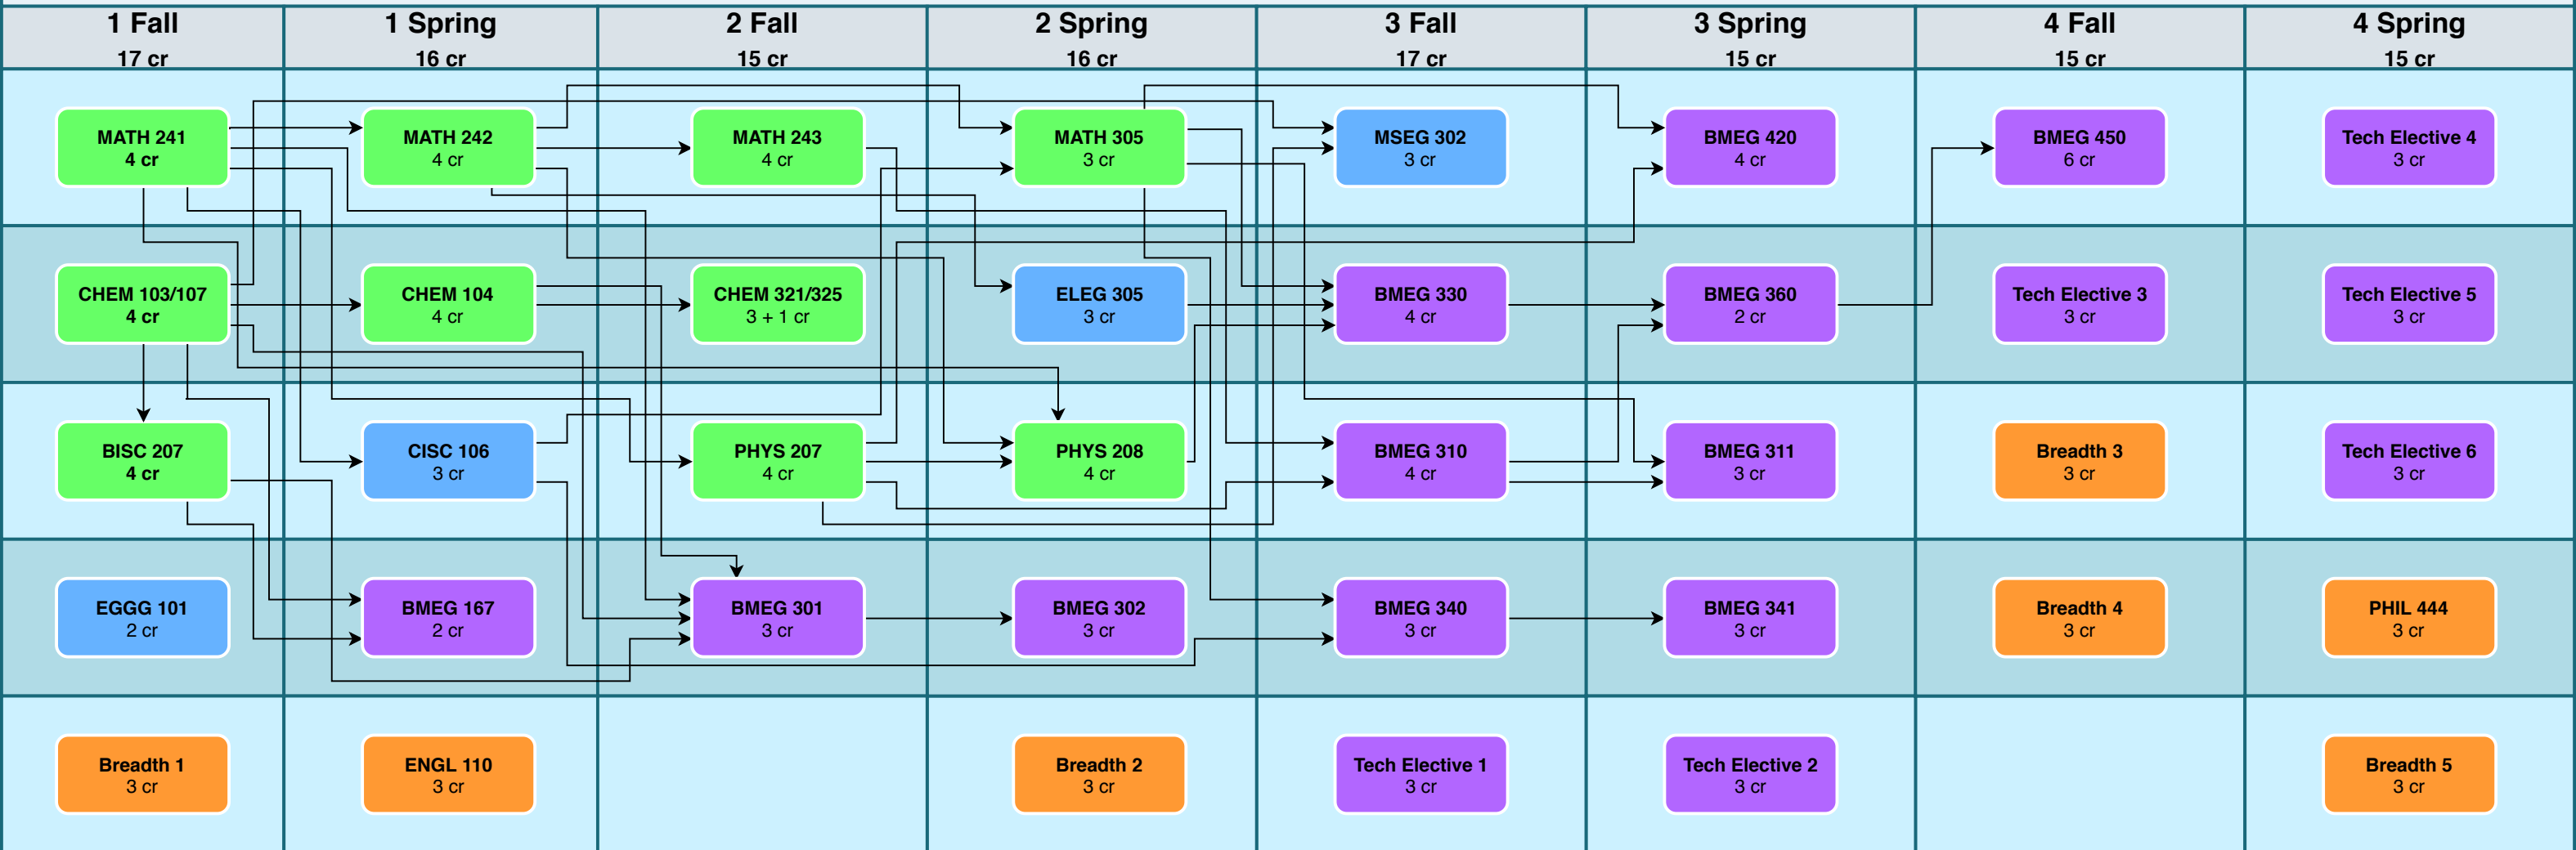

UD BME Undergraduate Curriculum

Note: BMEG420 and BMEG360 will both become 3cr AY19-20